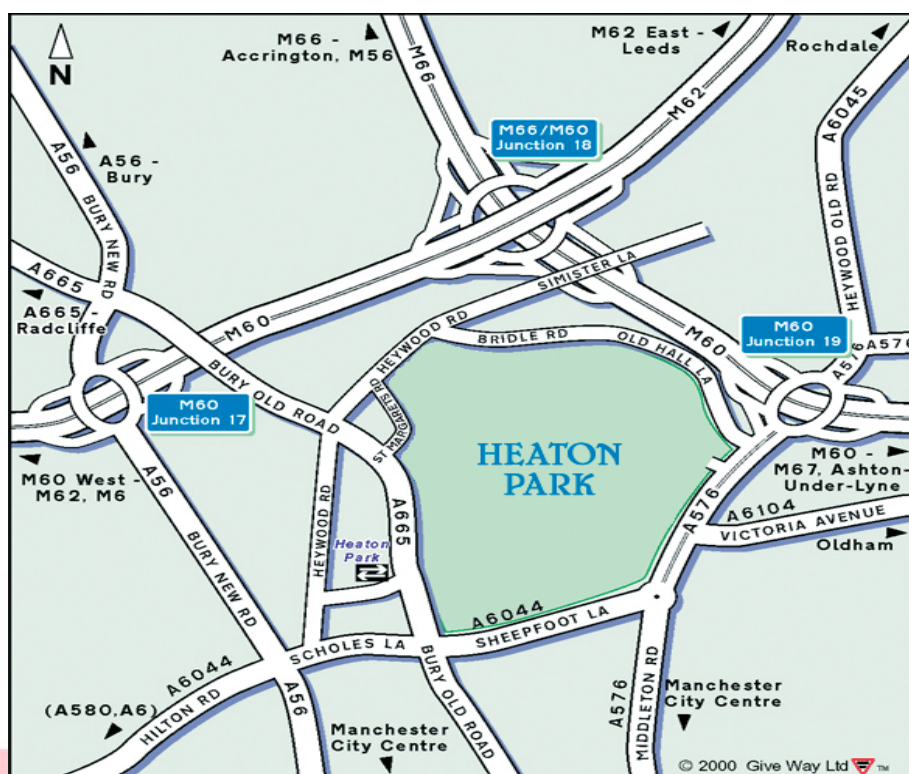

Address and directions to The Orangery

Heaton Park
Prestwich
Manchester
M25 5SW

By Bus - You can take the number 135 from Manchester City Centre, which stops at the tram station on Bury Old Road. Many buses travel to Heaton Park, including 56, 59, 64, 64A, 135, 137, 138, 150, 151, 484, 495. Please check with GMPTC for the latest travel information and an interactive journey planner.

By Metrolink Tram - The nearest metrolink tram station is Heaton Park. Trams run regularly from the City Centre and other destinations. There is a gate into the park directly opposite the station, and once in the park you should keep walking straight ahead ignoring the paths going off to the left and right. At the 'T-junction' turn left and walk up the hill. You will eventually see the hall to your right and the Farm Centre buildings with the clock tower to your left. It takes 10 - 15 minutes to walk from the Station Gate into the historic core of the park. The Orangery is part of Heaton Hall which is in the middle of Heaton Park off Middleton Road in East Manchester.

By Car - Heaton Park is off Middleton Road, Prestwich. The postcode for Heaton Park is M25 5SW

Parking

Please park in the North car park via the St Margaret's entrance, near the play ground.